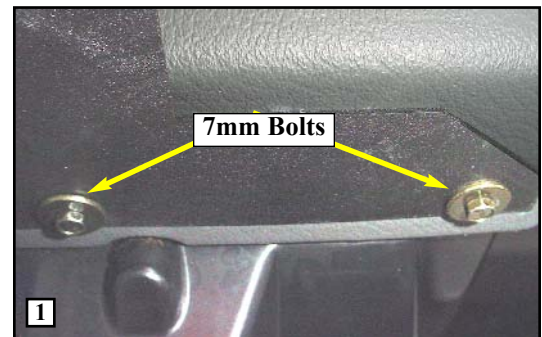

**TOOLS REQUIRED:** 7mm nut driver

**PARTS INCLUDED:** Pro.Fit Legend, instructions

**LOCATION:** Right of radio

## STEP 1.

Open the glove box and remove two (2) 7mm bolts from the upper-left corner of the compartment. Align the Legend over the bolt holes, reinsert the bolts and tighten.

This completes the installation of your Legend.